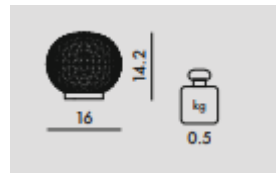

### **Mini Planet**

Mini Planet, a small lamp that creates a great lighting effect. Mini Planet is available in two versions: rechargeable and plug-in. The rechargeable version is dimmable and can be moved easily from place to place. It can be dimmed to three different light intensities by simply touching the top of the shade and has a very long battery life of up to 21 hours, depending on the light output.

*Brand:* **KARTELL**  
*Item type:* Table Lamp  
*Item code:* 9410/FU  
*Designer:* Tokujin Yoshioka  
*Color:* Smoke  
*Dimension:* Ø16 x 42 cm

*Click the link for more option and finishes:*

<https://www.kartell.com/GB/all/mini-planet/09410>